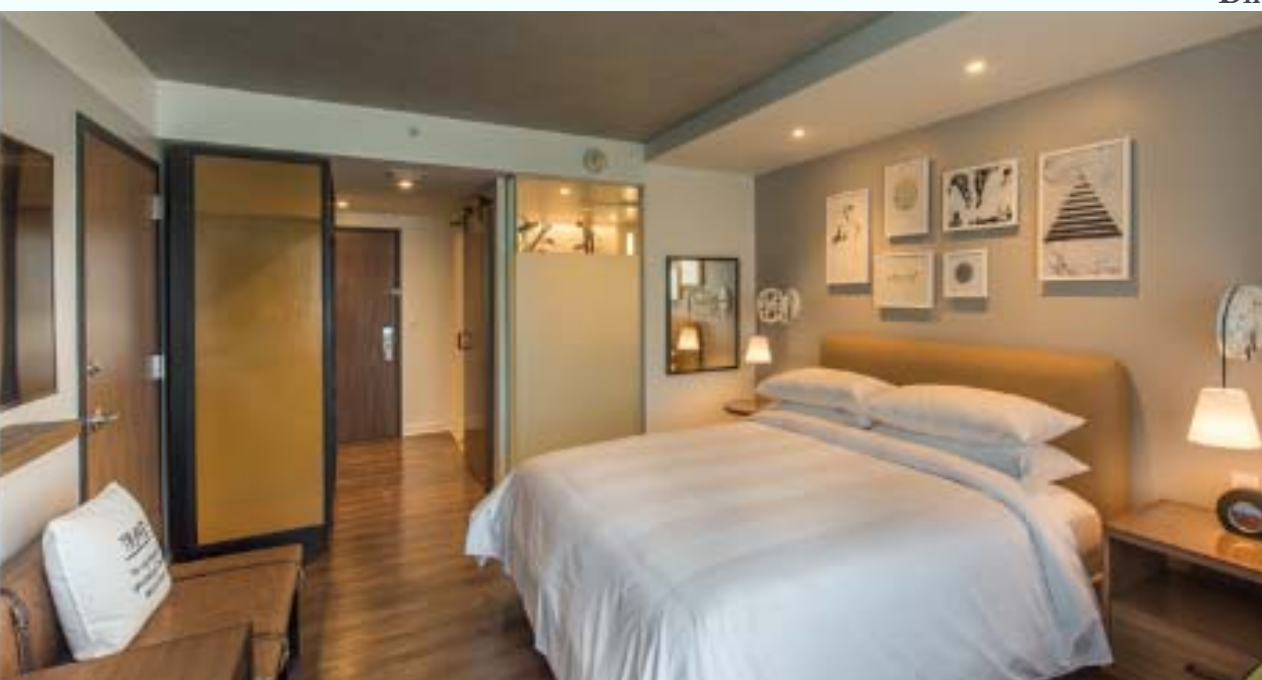

Guest Bath and King Guestro